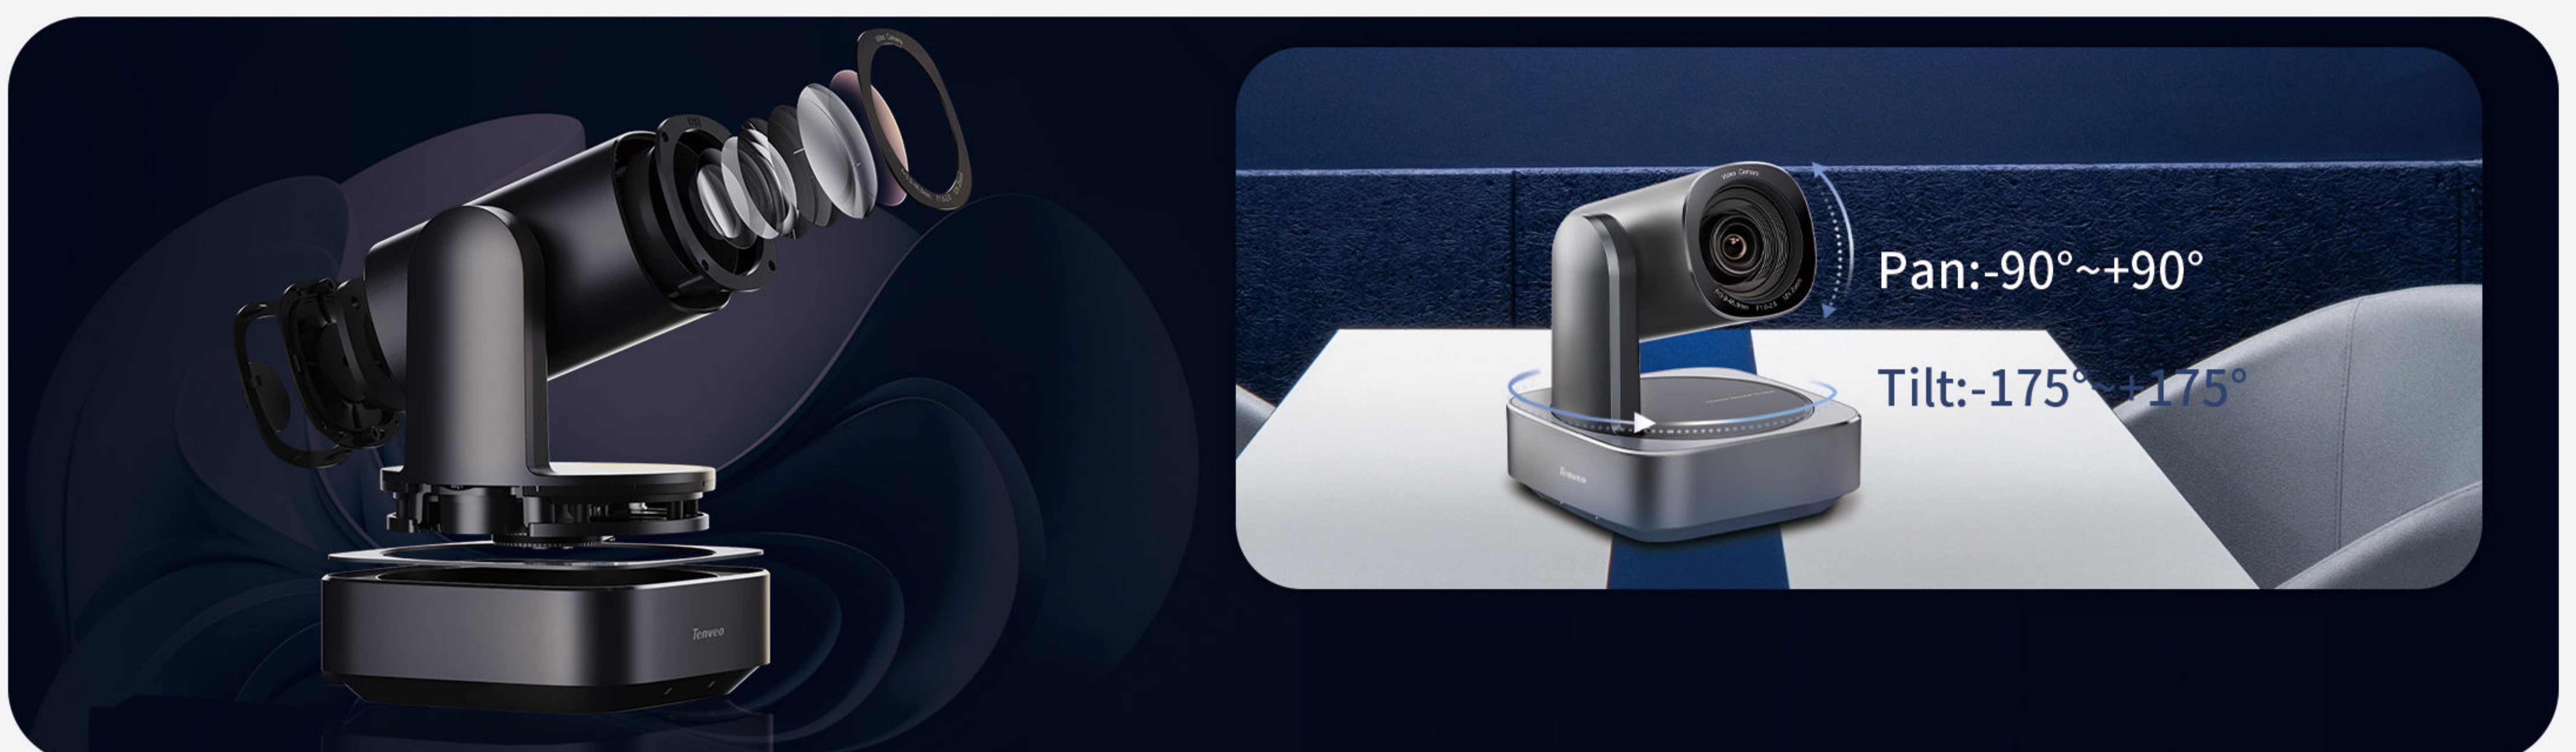

# VLOOP 12U

4K Live Streaming PTZ Video Camera

**4K  
UHD**

**Multi  
interface**

**Wide  
View Angle**

Tenveo Vloop 12U is equipped with, POE, USB3.0, Sony Sensor, truly 4K Lens, 12X optical zoom, and an Ultra-HD image system. It delivers sharp video, outstanding color, and exceptional optical accuracy. Its built-in AI technology optimizes light balance to emphasize faces and render natural-looking skin tones even in dim or backlight conditions. In addition, 12X optical zoom with Wide Horizontal Angle enables VLoop 12U to easily meet the needs of medium to large-sized meeting rooms.

## Multiple-interface, more flexible personalized options for you

Aligning with USB3.0, HDMI, and RJ45, Tenveo Vloop 12U brings great flexibility to video conferencing options. USB 3.0 output offers a transfer rate that is 10 times faster than USB2.0, so this camera could greatly improve the meeting experience and avoid video freezes. If you want to use large-screen TVs, the VLoop 12U also has HDMI ports for you to choose.

## Embed the Latest POE. Zero-latency and perfect for online live-streaming (RTMP, RTSP)

The RJ45 output of the VLoop 12U supports not only video live streaming via RTMP, RTSP protocol, but also PoE function. Remote conferencing can be realized quickly with just one Ethernet cable. Get rid of your troubles of tangled cables and help to improve your work efficiency.

## HD wide-angle lens presents a wider and clearer world

Tenveo Vloop 12U is equipped with lens of wide angle up to 70 degrees, which means the camera could cover a wide range and provides a spectacular view. It will surprise you with its quiet and smooth rotation (tilt rotation:  $\pm 90^\circ$ , pan rotation:  $\pm 175^\circ$ ).